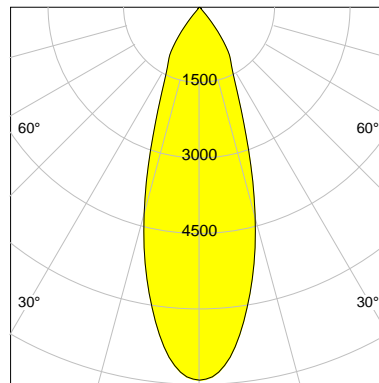

REFLECTOR

Technology	ULTRA
Material	Miro 4 Silver
FWHM	33°
FWTM	71°