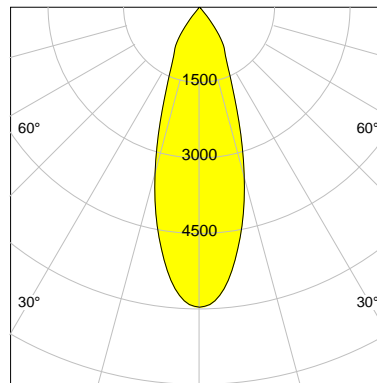

DESCRIPTION

Type	Track Spotlight
Article-number	141276L11557
Colour	silver
Energy Consumption	17.1 W
Efficiency	152 lm/W
Luminous Flux	2594 lm
Current (sec)	450 mA
Protection Class	IP C
Energy-Label	C
Cooling	Passive

LED

Color Temperature	4000K
Color Rendering	CRI 90
LES	15
Color Tolerance	2-Step McAdam
Planckian Curve	BBBL
Spectrum	Premium White G7 HE+
Photobiological safety	RG1

ELECTRICAL

Power Supply	220-240, 50-60Hz
Safety Class	2
Startup Time	< 1s
Overload- / Shortcircuit Protection	
Wiring / Adapter	3-Phase Adapter
Max Luminaires MCB	B16A 27 pcs
Tracks	Global Stucchi Eutrac

Control

Control	On/Off
---------	--------

REFLECTOR

Technology	ULTRA
Material	Miro 4 Silver
FWHM	33°
FWTM	71°

I-max : 5959 cd *

UGR : 21.3 (4H/8H - 70/50/20)

H/m	D/m	E _{max} /lx/klm *
1.0	0.6	2297
2.0	1.2	574
3.0	1.8	255
4.0	2.4	144