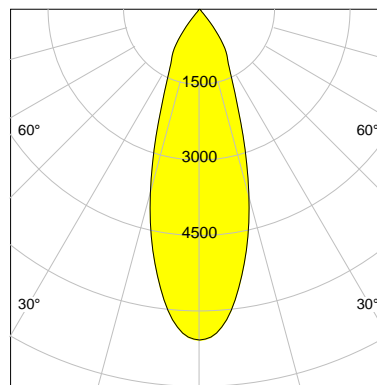

DESCRIPTION

Type	Track Spotlight
Article-number	141276L11558
Colour	silver
Energy Consumption	19.1 W
Efficiency	150 lm/W
Luminous Flux	2861 lm
Current (sec)	500 mA
Protection Class	IP C
Energy-Label	C
Cooling	Passive

LED

Color Temperature	4000K
Color Rendering	CRI 90
LES	15
Color Tolerance	2-Step McAdam
Planckian Curve	BBBL
Spectrum	Premium White G7 HE+
Photobiological safety	RG1

ELECTRICAL

Power Supply	220-240, 50-60Hz
Safety Class	2
Startup Time	< 1s
Overload- / Shortcircuit Protection	
Wiring / Adapter	3-Phase Adapter
Max Luminaires MCB	B16A 27 pcs
Tracks	Global Stucchi Eutrac

Control

Control	On/Off
---------	--------

REFLECTOR

Technology	ULTRA
Material	Miro 4 Silver
FWHM	33°
FWTM	71°

I-max : 6572 cd *

UGR : 21.6 (4H/8H - 70/50/20)

H/m	D/m	E _{max} /lx/klm *
1.0	0.6	2297
2.0	1.2	574
3.0	1.8	255
4.0	2.4	144