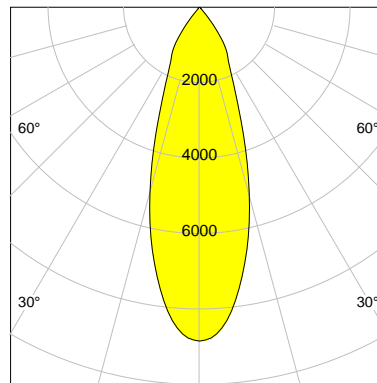

DESCRIPTION

Type	Track Spotlight
Article-number	141276L11561
Colour	silver
Energy Consumption	27.4 W
Efficiency	140 lm/W
Luminous Flux	3849 lm
Current (sec)	700 mA
Protection Class	IP C
Energy-Label	C
Cooling	Passive

LED

Color Temperature	4000K
Color Rendering	CRI 90
LES	15
Color Tolerance	2-Step McAdam
Planckian Curve	BBBL
Spectrum	Premium White G7 HE+
Photobiological safety	RG1

ELECTRICAL

Power Supply	220-240, 50-60Hz
Safety Class	2
Startup Time	< 1s
Overload- / Shortcircuit Protection	
Wiring / Adapter	3-Phase Adapter
Max Luminaires MCB	B16A 27 pcs
Tracks	Global Stucchi Eutrac

Control

Control	On/Off
---------	--------

REFLECTOR

Technology	ULTRA
Material	Miro 4 Silver
FWHM	33°
FWTM	71°

I-max : 8842 cd *

UGR : 22.7 (4H/8H - 70/50/20)

H/m	D/m	E _{max} /lx/klm *
1.0	0.6	2297
2.0	1.2	574
3.0	1.8	255
4.0	2.4	144