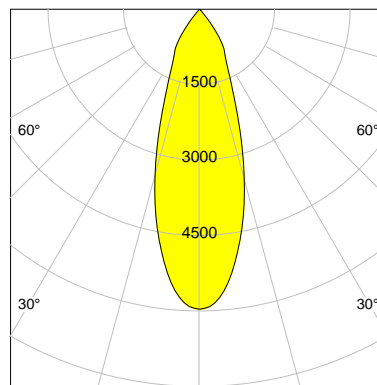

DESCRIPTION

Type	Track Spotlight
Article-number	141276L11563
Colour	black
Energy Consumption	17.1 W
Efficiency	152 lm/W
Luminous Flux	2594 lm
Current (sec)	450 mA
Protection Class	IP C
Energy-Label	C
Cooling	Passive

LED

Color Temperature	4000K
Color Rendering	CRI 90
LES	15
Color Tolerance	2-Step McAdam
Planckian Curve	BBBL
Spectrum	Premium White G7 HE+
Photobiological safety	RG1

ELECTRICAL

Power Supply	220-240, 50-60Hz
Safety Class	2
Startup Time	< 1s
Overload- / Shortcircuit Protection	
Wiring / Adapter	3-Phase Adapter
Max Luminaires MCB	B16A 27 pcs
Tracks	Global Stucchi Eutrac

Control

Control	On/Off
---------	--------

REFLECTOR

Technology	ULTRA
Material	Miro 4 Silver
FWHM	33°
FWTM	71°

I-max : 5959 cd *

UGR : 21.3 (4H/8H - 70/50/20)

H/m	D/m	E _{max} /lx/klm *
1.0	0.6	2297
2.0	1.2	574
3.0	1.8	255
4.0	2.4	144