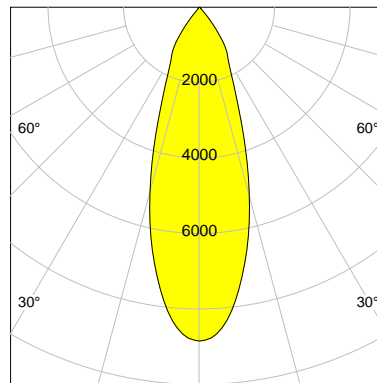

DESCRIPTION

Type	Track Spotlight
Article-number	141276L11567
Colour	black
Energy Consumption	27.4 W
Efficiency	140 lm/W
Luminous Flux	3849 lm
Current (sec)	700 mA
Protection Class	IP C
Energy-Label	C
Cooling	Passive

LED

Color Temperature	4000K
Color Rendering	CRI 90
LES	15
Color Tolerance	2-Step McAdam
Planckian Curve	BBBL
Spectrum	Premium White G7 HE+
Photobiological safety	RG1

ELECTRICAL

Power Supply	220-240, 50-60Hz
Safety Class	2
Startup Time	< 1s
Overload- / Shortcircuit Protection	
Wiring / Adapter	3-Phase Adapter
Max Luminaires MCB	B16A 27 pcs
Tracks	Global Stucchi Eutrac

Control

Control	On/Off
---------	--------

REFLECTOR

Technology	ULTRA
Material	Miro 4 Silver
FWHM	33°
FWTM	71°

I-max : 8842 cd *

UGR : 22.7 (4H/8H - 70/50/20)

H/m	D/m	E _{max} /lx/klm *
1.0	0.6	2297
2.0	1.2	574
3.0	1.8	255
4.0	2.4	144