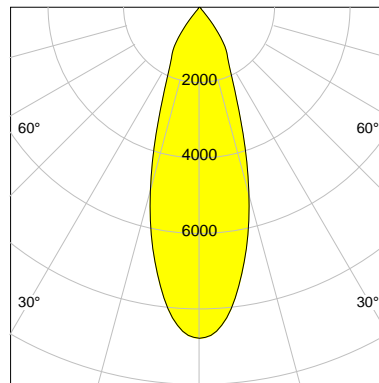

DESCRIPTION

Type	Track Spotlight
Article-number	141276L11571
Colour	black
Energy Consumption	31.8 W
Efficiency	120 lm/W
Luminous Flux	3817 lm
Current (sec)	800 mA
Protection Class	IP
Energy-Label	D
Cooling	Passive

LED

Color Temperature	2700K
Color Rendering	CRI 90
LES	15
Color Tolerance	2-Step McAdam
Planckian Curve	BBL
Spectrum	Warm White G7 HE+
Photobiological safety	RG1

ELECTRICAL

Power Supply	220-240, 50-60Hz
Safety Class	2
Startup Time	< 1s
Overload- / Shortcircuit Protection	
Wiring / Adapter	3-Phase Adapter
Max Luminaires MCB	B16A 27 pcs
Tracks	Global Stucchi Eutrac

Control

Control	On/Off
---------	--------

REFLECTOR

Technology	ULTRA
Material	Miro 4 Silver
FWHM	33°
FWTM	71°

I-max : 8768 cd *

UGR : 22.6 (4H/8H - 70/50/20)

H/m	D/m	E _{max} /lx/klm *
1.0	0.6	2297
2.0	1.2	574
3.0	1.8	255
4.0	2.4	144