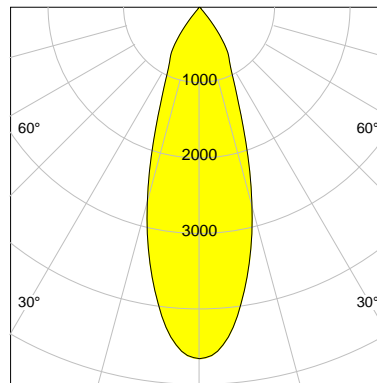

REFLECTOR

Technology	ULTRA
Material	Miro 4 Silver
FWHM	33°
FWTM	71°