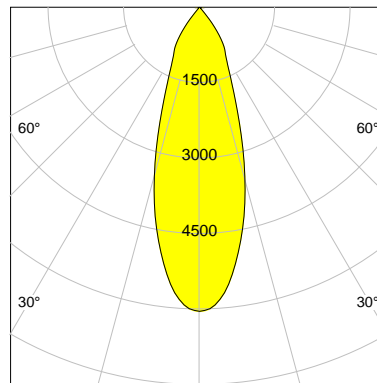

REFLECTOR

Technology	ULTRA
Material	Miro 4 Silver
FWHM	33°
FWTM	71°