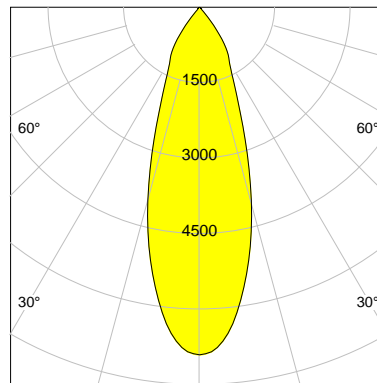

REFLECTOR

Technology	ULTRA
Material	Miro 4 Silver
FWHM	33°
FWTM	71°