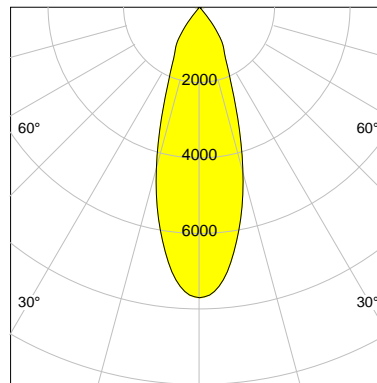

REFLECTOR

Technology	ULTRA
Material	Miro 4 Silver
FWHM	33°
FWTM	71°