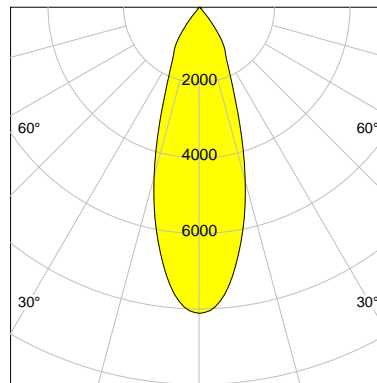

REFLECTOR

Technology	ULTRA
Material	Miro 4 Silver
FWHM	33°
FWTM	71°