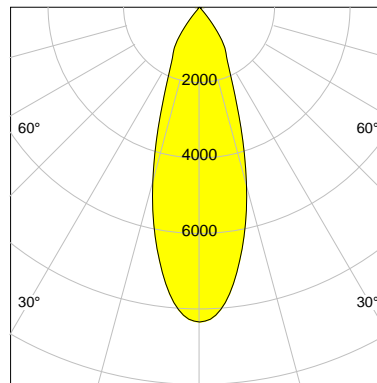

REFLECTOR

Technology	ULTRA
Material	Miro 4 Silver
FWHM	33°
FWTM	71°