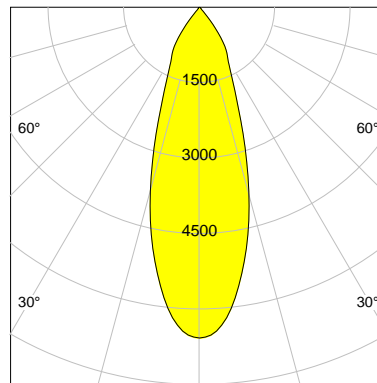

REFLECTOR

Technology	ULTRA
Material	Miro 4 Silver
FWHM	33°
FWTM	71°