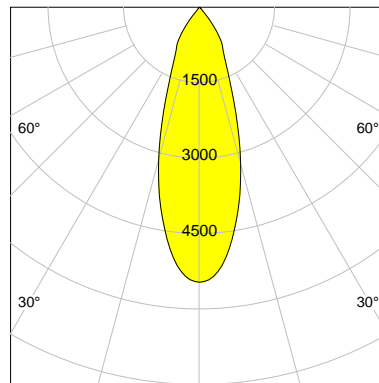

DESCRIPTION

Type	Track Spotlight
Article-number	141276L11661
Colour	black
Energy Consumption	17.1 W
Efficiency	139 lm/W
Luminous Flux	2378 lm
Current (sec)	450 mA
Protection Class	IP C
Energy-Label	C
Cooling	Passive

LED

Color Temperature	3000K
Color Rendering	CRI 82
LES	15
Color Tolerance	3-Step McAdam
Planckian Curve	BBBL
Spectrum	Premium White G7
Photobiological safety	RG2

ELECTRICAL

Power Supply	220-240, 50-60Hz
Safety Class	2
Startup Time	< 1s
Overload- / Shortcircuit Protection	
Wiring / Adapter	3-Phase Adapter
Max Luminaires MCB	B16A 27 pcs
Tracks	Global Stucchi Eutrac

Control

Control	On/Off
---------	--------

REFLECTOR

Technology	ULTRA
Material	Miro 4 Silver
FWHM	33°
FWTM	71°

I-max : 5463 cd *

UGR : 21.0 (4H/8H - 70/50/20)

H/m	D/m	E _{max} /lx/klm *
1.0	0.6	2297
2.0	1.2	574
3.0	1.8	255
4.0	2.4	144