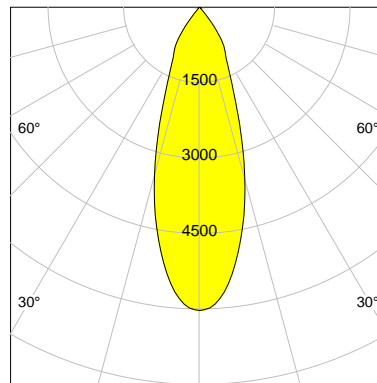

DESCRIPTION

Type	Track Spotlight
Article-number	141276L11671
Colour	black
Energy Consumption	19.1 W
Efficiency	138 lm/W
Luminous Flux	2623 lm
Current (sec)	500 mA
Protection Class	IP C
Energy-Label	C
Cooling	Passive

LED

Color Temperature	3000K
Color Rendering	CRI 82
LES	15
Color Tolerance	3-Step McAdam
Planckian Curve	BBBL
Spectrum	Premium White G7
Photobiological safety	RG2

ELECTRICAL

Power Supply	220-240, 50-60Hz
Safety Class	2
Startup Time	< 1s
Overload- / Shortcircuit Protection	
Wiring / Adapter	3-Phase Adapter
Max Luminaires MCB	B16A 27 pcs
Tracks	Global Stucchi Eutrac

Control

Control	On/Off
---------	--------

REFLECTOR

Technology	ULTRA
Material	Miro 4 Silver
FWHM	33°
FWTM	71°

I-max : 6025 cd *

UGR : 21.3 (4H/8H - 70/50/20)

H/m	D/m	E _{max} /lx/klm *
1.0	0.6	2297
2.0	1.2	574
3.0	1.8	255
4.0	2.4	144