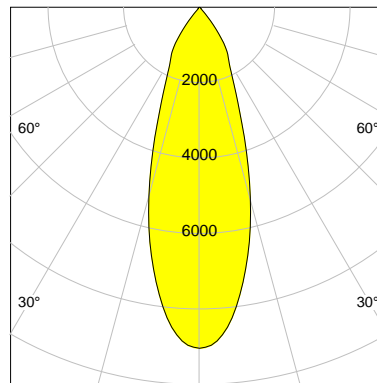

DESCRIPTION

Type	Track Spotlight
Article-number	141276L11675
Colour	black
Energy Consumption	31.8 W
Efficiency	124 lm/W
Luminous Flux	3932 lm
Current (sec)	800 mA
Protection Class	IP
Energy-Label	D
Cooling	Passive

LED

Color Temperature	3000K
Color Rendering	CRI 82
LES	15
Color Tolerance	3-Step McAdam
Planckian Curve	BBBL
Spectrum	Premium White G7
Photobiological safety	RG2

ELECTRICAL

Power Supply	220-240, 50-60Hz
Safety Class	2
Startup Time	< 1s
Overload- / Shortcircuit Protection	
Wiring / Adapter	3-Phase Adapter
Max Luminaires MCB	B16A 27 pcs
Tracks	Global Stucchi Eutrac

Control

Control	On/Off
---------	--------

REFLECTOR

Technology	ULTRA
Material	Miro 4 Silver
FWHM	33°
FWTM	71°

I-max : 9032 cd *

UGR : 22.7 (4H/8H - 70/50/20)

H/m	D/m	E _{max} /lx/klm *
1.0	0.6	2297
2.0	1.2	574
3.0	1.8	255
4.0	2.4	144