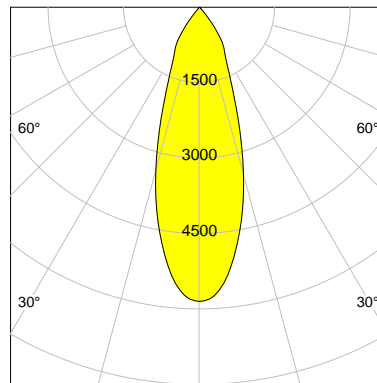

REFLECTOR

Technology	ULTRA
Material	Miro 4 Silver
FWHM	33°
FWTM	71°