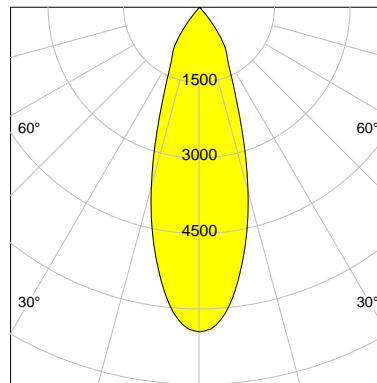

REFLECTOR

Technology	ULTRA
Material	Miro 4 Silver
FWHM	33°
FWTM	71°