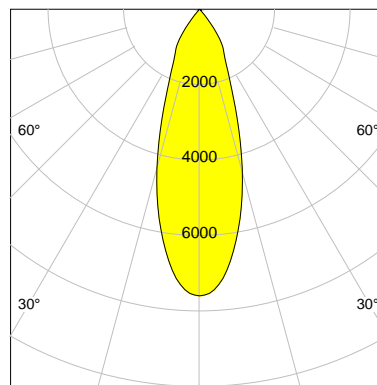

REFLECTOR

Technology	ULTRA
Material	Miro 4 Silver
FWHM	33°
FWTM	71°