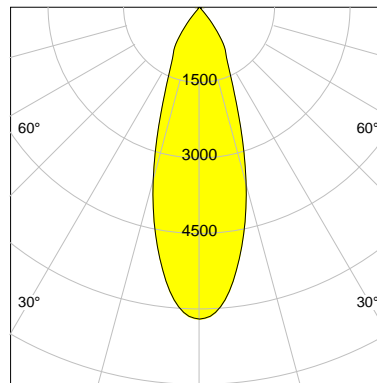

REFLECTOR

Technology	ULTRA
Material	Miro 4 Silver
FWHM	33°
FWTM	71°