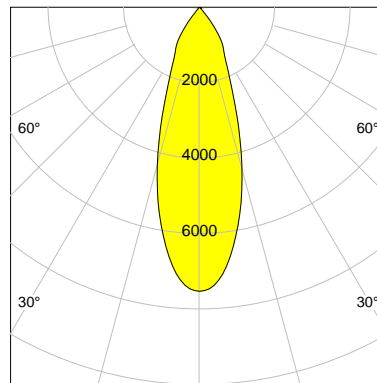

REFLECTOR

Technology	ULTRA
Material	Miro 4 Silver
FWHM	33°
FWTM	71°