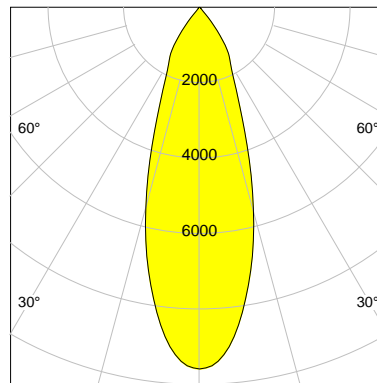

REFLECTOR

Technology	ULTRA
Material	Miro 4 Silver
FWHM	33°
FWTM	71°