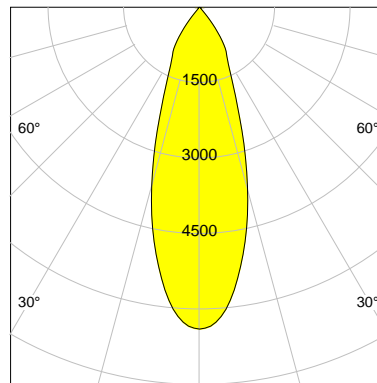

REFLECTOR

Technology	ULTRA
Material	Miro 4 Silver
FWHM	33°
FWTM	71°