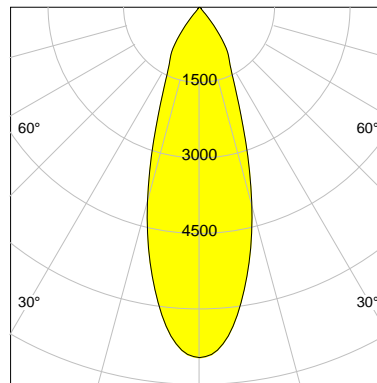

REFLECTOR

Technology	ULTRA
Material	Miro 4 Silver
FWHM	33°
FWTM	71°