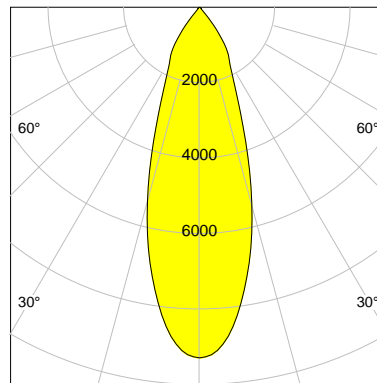

REFLECTOR

Technology	ULTRA
Material	Miro 4 Silver
FWHM	33°
FWTM	71°