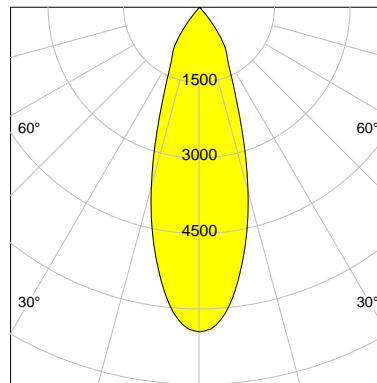

DESCRIPTION

Type	Track Spotlight
Article-number	141276L11788
Colour	black
Energy Consumption	19.1 W
Efficiency	147 lm/W
Luminous Flux	2807 lm
Current (sec)	500 mA
Protection Class	IP C
Energy-Label	C
Cooling	Passive

LED

Color Temperature	4000K
Color Rendering	CRI 82
LES	15
Color Tolerance	3-Step McAdam
Planckian Curve	BBL
Spectrum	Neutral White G7
Photobiological safety	RG2

ELECTRICAL

Power Supply	220-240, 50-60Hz
Safety Class	2
Startup Time	< 1s
Overload- / Shortcircuit Protection	
Wiring / Adapter	3-Phase Adapter
Max Luminaires MCB	B16A 27 pcs
Tracks	Global Stucchi Eutrac

Control

Control	On/Off
---------	--------

REFLECTOR

Technology	ULTRA
Material	Miro 4 Silver
FWHM	33°
FWTM	71°

I-max : 6448 cd *

UGR : 21.6 (4H/8H - 70/50/20)

H/m	D/m	E _{max} /lx/klm *
1.0	0.6	2297
2.0	1.2	574
3.0	1.8	255
4.0	2.4	144