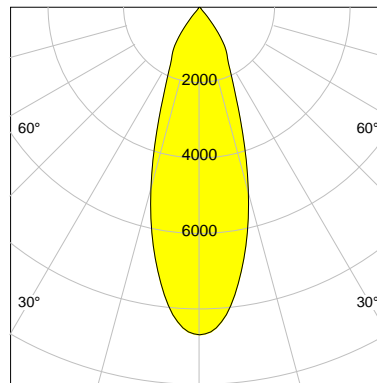

DESCRIPTION

Type	Track Spotlight
Article-number	141276L11791
Colour	black
Energy Consumption	27.4 W
Efficiency	138 lm/W
Luminous Flux	3777 lm
Current (sec)	700 mA
Protection Class	IP C
Energy-Label	C
Cooling	Passive

LED

Color Temperature	4000K
Color Rendering	CRI 82
LES	15
Color Tolerance	3-Step McAdam
Planckian Curve	BBL
Spectrum	Neutral White G7
Photobiological safety	RG2

ELECTRICAL

Power Supply	220-240, 50-60Hz
Safety Class	2
Startup Time	< 1s
Overload- / Shortcircuit Protection	
Wiring / Adapter	3-Phase Adapter
Max Luminaires MCB	B16A 27 pcs
Tracks	Global Stucchi Eutrac

Control

Control	On/Off
---------	--------

REFLECTOR

Technology	ULTRA
Material	Miro 4 Silver
FWHM	33°
FWTM	71°

I-max : 8676 cd *

UGR : 22.6 (4H/8H - 70/50/20)

H/m	D/m	E _{max} /lx/klm *
1.0	0.6	2297
2.0	1.2	574
3.0	1.8	255
4.0	2.4	144