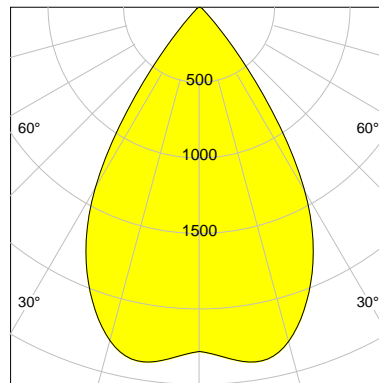

REFLECTOR

Technology	ULTRA
Material	Miro 20 Silver
FWHM	64°
FWTM	84°