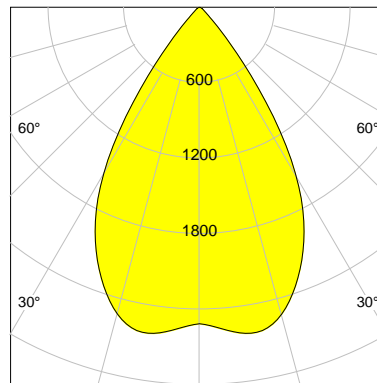

REFLECTOR

Technology	ULTRA
Material	Miro 20 Silver
FWHM	64°
FWTM	84°