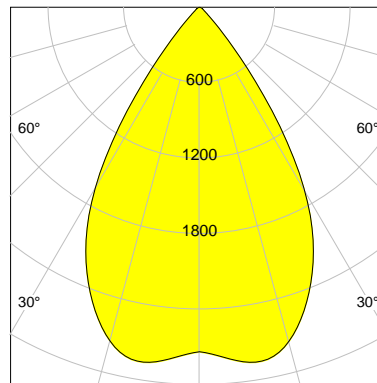

REFLECTOR

Technology	ULTRA
Material	Miro 20 Silver
FWHM	64°
FWTM	84°