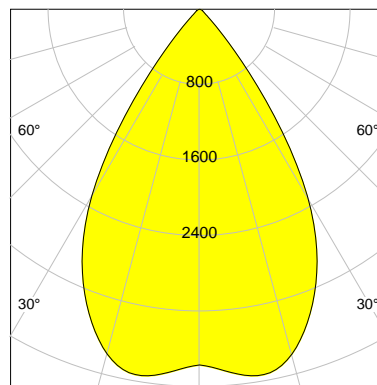

I-max : 3931 cd *

UGR : 24.9 (4H/8H - 70/50/20)

H/m	D/m	E_{max}/lx/klm *
1.0	1.2	963
2.0	2.5	241
3.0	3.7	107
4.0	5.0	60

Other configurations, accessories or controls like DALI or Wireless on request

The technical data represent rated values for an ambient temperature of 25°C. The data values for the luminous flux are initially subject to a tolerance of +/- 10%, those for the the electrical connected load are initially subject to a tolerance of +/- 10%, those for the CRI +/- 1.5 and those for the colour temperature are initially subject to a tolerance of +/- 150 K. Errors and omission excepted. Subject to change without prior notice. Last update 2023_05_22