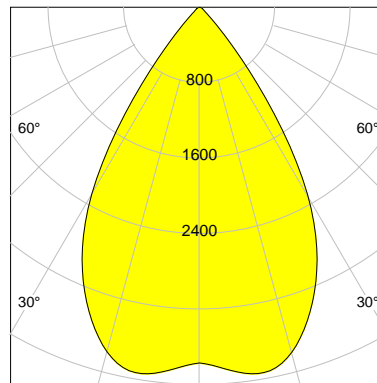

I-max : 3931 cd *

UGR : 24.9 (4H/8H - 70/50/20)

H/m	D/m	E_{max}/lx/klm *
1.0	1.2	963
2.0	2.5	241
3.0	3.7	107
4.0	5.0	60

Other configurations, accessories or controls like DALI or Wireless on request

The technical data represent rated values for an ambient temperature of 25°C. The data values for the luminous flux are initially subject to a tolerance of +/- 10%, those for the the electrical connected load are initially subject to a tolerance of +/- 10%, those for the CRI +/- 1.5 and those for the colour temperature are initially subject to a tolerance of +/- 150 K. Errors and omission excepted. Subject to change without prior notice. Last update 2023_05_22