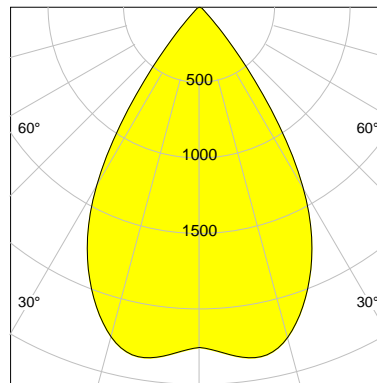

I-max : 2349 cd *

UGR : 23.1 (4H/8H - 70/50/20)

H/m	D/m	E_{max}/lx/klm *
1.0	1.2	963
2.0	2.5	241
3.0	3.7	107
4.0	5.0	60

Other configurations, accessories or controls like DALI or Wireless on request

The technical data represent rated values for an ambient temperature of 25°C. The data values for the luminous flux are initially subject to a tolerance of +/- 10%, those for the the electrical connected load are initially subject to a tolerance of +/- 10%, those for the CRI +/- 1.5 and those for the colour temperature are initially subject to a tolerance of +/- 150 K. Errors and omission excepted. Subject to change without prior notice. Last update 2023_05_22