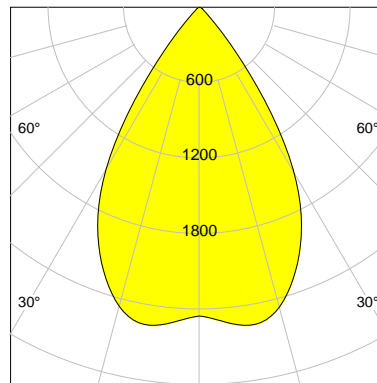

I-max : 2558 cd *

UGR : 23.4 (4H/8H - 70/50/20)

H/m	D/m	E_{max}/lx/klm *
1.0	1.2	963
2.0	2.5	241
3.0	3.7	107
4.0	5.0	60

Other configurations, accessories or controls like DALI or Wireless on request

The technical data represent rated values for an ambient temperature of 25°C. The data values for the luminous flux are initially subject to a tolerance of +/- 10%, those for the the electrical connected load are initially subject to a tolerance of +/- 10%, those for the CRI +/- 1.5 and those for the colour temperature are initially subject to a tolerance of +/- 150 K. Errors and omission excepted. Subject to change without prior notice. Last update 2023_05_22