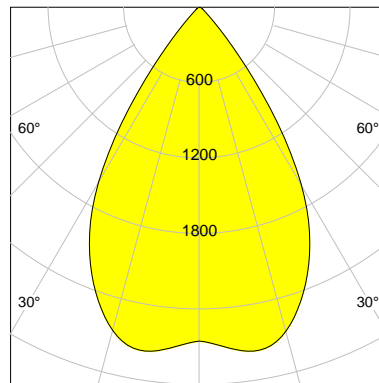

I-max : 2766 cd *

UGR : 23.6 (4H/8H - 70/50/20)

H/m	D/m	E_{max}/lx/klm *
1.0	1.2	963
2.0	2.5	241
3.0	3.7	107
4.0	5.0	60

Other configurations, accessories or controls like DALI or Wireless on request

The technical data represent rated values for an ambient temperature of 25°C. The data values for the luminous flux are initially subject to a tolerance of +/- 10%, those for the the electrical connected load are initially subject to a tolerance of +/- 10%, those for the CRI +/- 1.5 and those for the colour temperature are initially subject to a tolerance of +/- 150 K. Errors and omission excepted. Subject to change without prior notice. Last update 2023_05_22