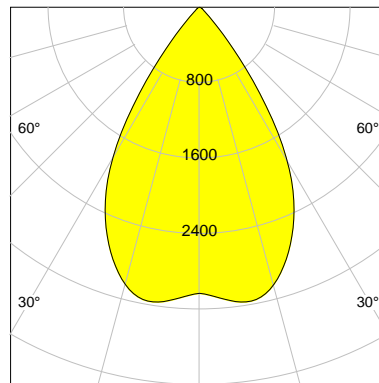

REFLECTOR

Technology	ULTRA
Material	Miro 20 Silver
FWHM	64°
FWTM	84°