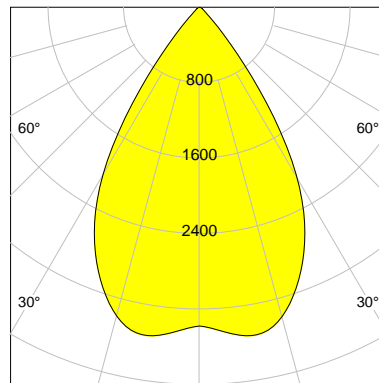

REFLECTOR

Technology	ULTRA
Material	Miro 20 Silver
FWHM	64°
FWTM	84°