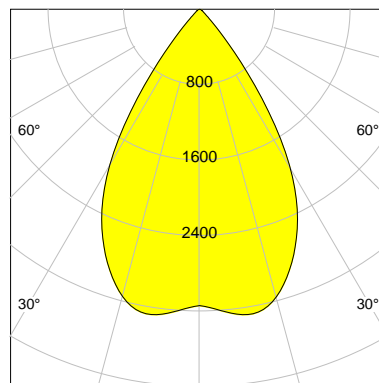

DESCRIPTION

Type	Track Spotlight
Article-number	141276L11895
Colour	black
Energy Consumption	23.2 W
Efficiency	141 lm/W
Luminous Flux	3262 lm
Current (sec)	600 mA
Protection Class	IP C
Energy-Label	C
Cooling	Passive

LED

Color Temperature	3500K
Color Rendering	CRI 90
LES	15
Color Tolerance	2-Step McAdam
Planckian Curve	BBBL
Spectrum	Premium White G7 HE+
Photobiological safety	RG1

ELECTRICAL

Power Supply	220-240, 50-60Hz
Safety Class	2
Startup Time	< 1s
Overload- / Shortcircuit Protection	
Wiring / Adapter	3-Phase Adapter
Max Luminaires MCB	B16A 27 pcs
Tracks	Global Stucchi Eutrac

Control

Control	On/Off
---------	--------

REFLECTOR

Technology	ULTRA
Material	Miro 20 Silver
FWHM	64°
FWTM	84°

I-max : 3275 cd *

UGR : 24.2 (4H/8H - 70/50/20)

H/m	D/m	E _{max} /lx/klm *
1.0	1.2	963
2.0	2.5	241
3.0	3.7	107
4.0	5.0	60