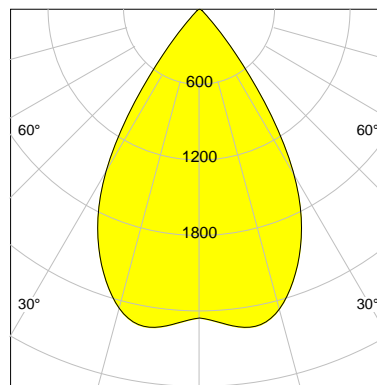

REFLECTOR

Technology	ULTRA
Material	Miro 20 Silver
FWHM	64°
FWTM	84°