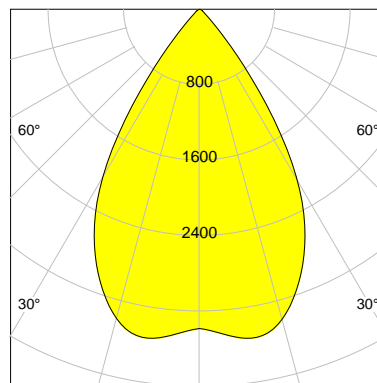

DESCRIPTION

Type	Track Spotlight
Article-number	141276L12038
Colour	black
Energy Consumption	27.4 W
Efficiency	128 lm/W
Luminous Flux	3514 lm
Current (sec)	700 mA
Protection Class	IP
Energy-Label	D
Cooling	Passive

LED

Color Temperature	3000K
Color Rendering	CRI 82
LES	15
Color Tolerance	3-Step McAdam
Planckian Curve	BBBL
Spectrum	Premium White G7
Photobiological safety	RG2

ELECTRICAL

Power Supply	220-240, 50-60Hz
Safety Class	2
Startup Time	< 1s
Overload- / Shortcircuit Protection	
Wiring / Adapter	3-Phase Adapter
Max Luminaires MCB	B16A 27 pcs
Tracks	Global Stucchi Eutrac

Control

Control	On/Off
---------	--------

REFLECTOR

Technology	ULTRA
Material	Miro 20 Silver
FWHM	64°
FWTM	84°

I-max : 3528 cd *

UGR : 24.5 (4H/8H - 70/50/20)

H/m	D/m	E _{max} /lx/klm *
1.0	1.2	963
2.0	2.5	241
3.0	3.7	107
4.0	5.0	60