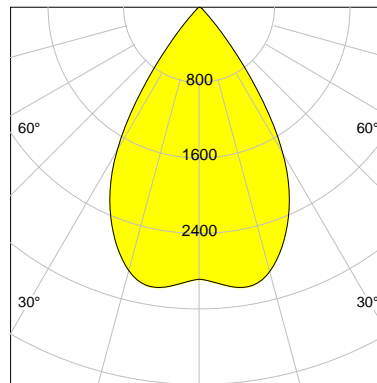

DESCRIPTION

Type	Track Spotlight
Article-number	141276L12048
Colour	silver
Energy Consumption	27.4 W
Efficiency	109 lm/W
Luminous Flux	2993 lm
Current (sec)	700 mA
Protection Class	IP
Energy-Label	E
Cooling	Passive

LED

Color Temperature	3000K
Color Rendering	CRI 92
LES	15
Color Tolerance	3-Step McAdam
Planckian Curve	BBBL
Spectrum	Premium White G7
Photobiological safety	RG2

ELECTRICAL

Power Supply	220-240, 50-60Hz
Safety Class	2
Startup Time	< 1s
Overload- / Shortcircuit Protection	
Wiring / Adapter	3-Phase Adapter
Max Luminaires MCB	B16A 27 pcs
Tracks	Global Stucchi Eutrac

Control

Control	On/Off
---------	--------

REFLECTOR

Technology	ULTRA
Material	Miro 20 Silver
FWHM	64°
FWTM	84°

I-max : 3005 cd *

UGR : 23.9 (4H/8H - 70/50/20)

H/m	D/m	E _{max} /lx/klm *
1.0	1.2	963
2.0	2.5	241
3.0	3.7	107
4.0	5.0	60