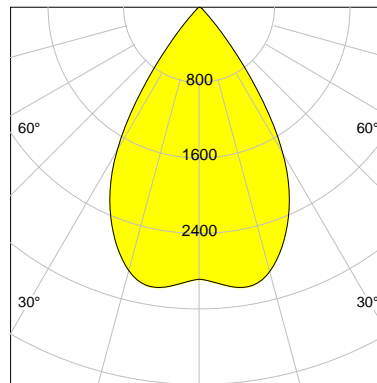

REFLECTOR

Technology	ULTRA
Material	Miro 20 Silver
FWHM	64°
FWTM	84°