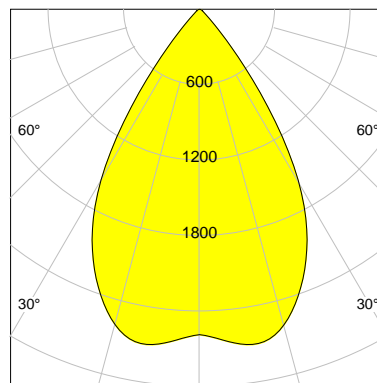

REFLECTOR

Technology	ULTRA
Material	Miro 20 Silver
FWHM	64°
FWTM	84°