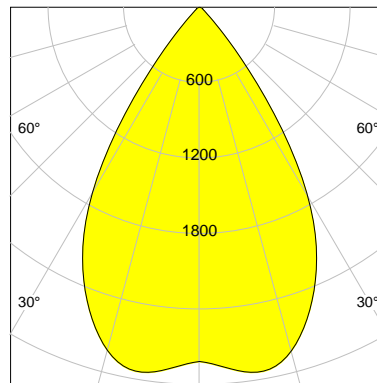

I-max : 2936 cd *

UGR : 23.9 (4H/8H - 70/50/20)

H/m	D/m	E_{max}/lx/klm *
1.0	1.2	963
2.0	2.5	241
3.0	3.7	107
4.0	5.0	60

Other configurations, accessories or controls like DALI or Wireless on request

The technical data represent rated values for an ambient temperature of 25°C. The data values for the luminous flux are initially subject to a tolerance of +/- 10%, those for the the electrical connected load are initially subject to a tolerance of +/- 10%, those for the CRI +/- 1.5 and those for the colour temperature are initially subject to a tolerance of +/- 150 K. Errors and omission excepted. Subject to change without prior notice. Last update 2023_05_22