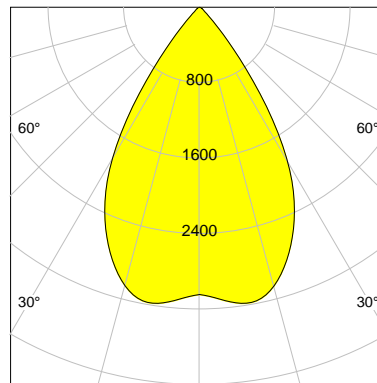

I-max : 3175 cd *

UGR : 24.1 (4H/8H - 70/50/20)

H/m	D/m	E_{max}/lx/klm *
1.0	1.2	963
2.0	2.5	241
3.0	3.7	107
4.0	5.0	60

Other configurations, accessories or controls like DALI or Wireless on request

The technical data represent rated values for an ambient temperature of 25°C. The data values for the luminous flux are initially subject to a tolerance of +/- 10%, those for the the electrical connected load are initially subject to a tolerance of +/- 10%, those for the CRI +/- 1.5 and those for the colour temperature are initially subject to a tolerance of +/- 150 K. Errors and omission excepted. Subject to change without prior notice. Last update 2023_05_22