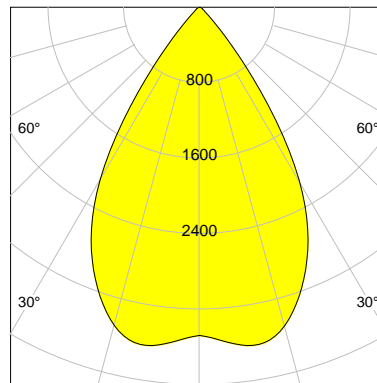

REFLECTOR

Technology	ULTRA
Material	Miro 20 Silver
FWHM	64°
FWTM	84°