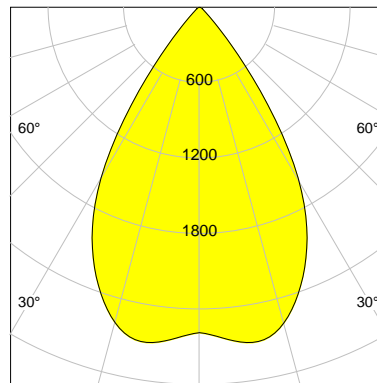

REFLECTOR

Technology	ULTRA
Material	Miro 20 Silver
FWHM	64°
FWTM	84°