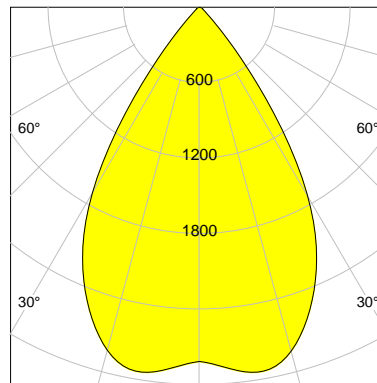

DESCRIPTION

Type	Track Spotlight
Article-number	141276L12197
Colour	black
Energy Consumption	21.1 W
Efficiency	138 lm/W
Luminous Flux	2924 lm
Current (sec)	550 mA
Protection Class	IP C
Energy-Label	C
Cooling	Passive

LED

Color Temperature	3000K
Color Rendering	CRI 90
LES	15
Color Tolerance	2-Step McAdam
Planckian Curve	BBBL
Spectrum	Premium White G7 HE+
Photobiological safety	RG1

ELECTRICAL

Power Supply	220-240, 50-60Hz
Safety Class	2
Startup Time	< 1s
Overload- / Shortcircuit Protection	
Wiring / Adapter	3-Phase Adapter
Max Luminaires MCB	B16A 27 pcs
Tracks	Global Stucchi Eutrac

Control

Control	On/Off
---------	--------

REFLECTOR

Technology	ULTRA
Material	Miro 20 Silver
FWHM	64°
FWTM	84°

I-max : 2936 cd *

UGR : 23.9 (4H/8H - 70/50/20)

H/m	D/m	E _{max} /lx/klm *
1.0	1.2	963
2.0	2.5	241
3.0	3.7	107
4.0	5.0	60