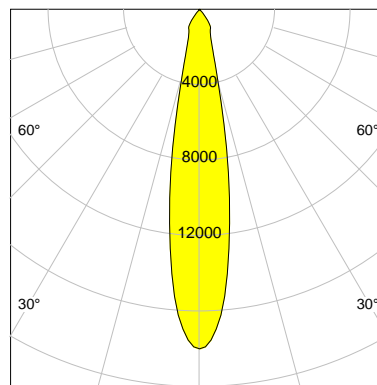

REFLECTOR

Technology	ULTRA
Material	Miro 8 Silver
FWHM	20°
FWTM	40°